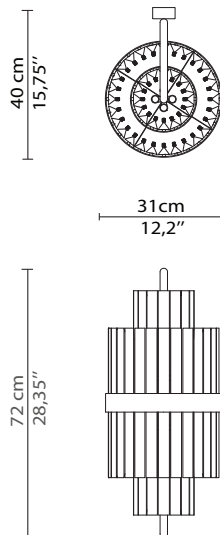

CABINETS & BOOKCASES

LIBERTY II | wall

DIMENSIONS

Height: 72cm | 28,35"

Length: 31cm | 12,2"

Depth: 40cm | 15,75"

MATERIALS

Body: Brass & Crystal Glass

STANDARD FINISHES

Body: Gold plated

WEIGHT

Aprox: 18kg | 39,68 lbs

BULBS

8x g9 Halogen Bulbs (40W max)*USA not included

Voltage: 220-240V

PACKAGING

Volume: 0,89m³ | 31,4t³

Weight: 21kg | 46,29lbs