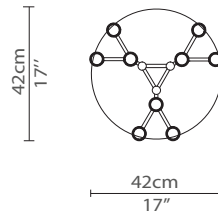

CABINETS & BOOKCASES

WATERFALL | floor

DIMENSIONS

Height: 195cm | 77,7"

Diameter: 42cm | 17"

MATERIALS

Body: Brass, Marble & Crystal Glass

STANDARD FINISHES

Volume: 0,55m³ | 19,4ft³

Weight: 25kg | 55,12lbs