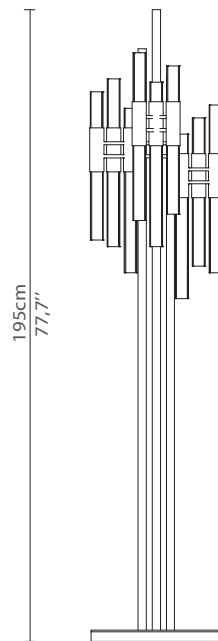

CABINETS & BOOKCASES

WATERFALL | floor

DIMENSIONS

Height: 195cm | 77,7"

Diameter: 42cm | 17"

MATERIALS

Body: Brass, Marble & Crystal Glass

STANDARD FINISHES

Body: Gold plated & Carrara marble

WEIGHT

Aprox: 20kg | 44,1lbs

BULBS

18x g9 Halogen Bulbs (40W

max)*USA not included

Voltage: 220-240V

PACKAGING

Volume: 0,55m³ | 19,4ft³

Weight: 25kg | 55,12lbs