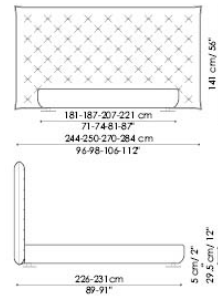

mat dove grey painted wood

mat amaranth painted wood

copper 30 metal

brass 30 metal

Bed bases available for this double bed:

154x205 cm / 61x81"

160x200 cm / 63x79"

180x200 cm / 71x79"

194x205 cm / 76x81"

Full moon

Full moon hi

Full moon hi open