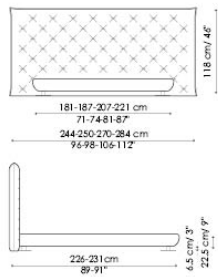

mat dove grey painted wood

mat amaranth painted wood

copper 30 metal

brass 30 metal

Bed bases available for this double bed:

154x205 cm / 61x81"

160x200 cm / 63x79"

180x200 cm / 71x79"

194x205 cm / 76x81"

Full moon

Full moon hi

Full moon hi open