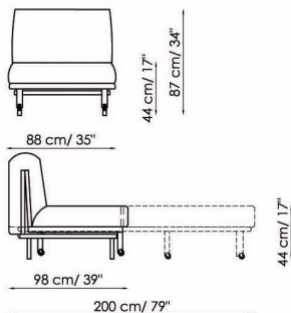

Poster

Poster is a transformable armchair or sofa with a metal structure and springing consisting of beechwood slats. The fabric covering is fully removable. The feet are painted silver or black.

FEET:

- silver painted
- black painted (with extra charge)
- white painted (with extra charge)
- dove grey painted (with extra charge)
- anthracite grey painted (with extra charge)

MECHANISM:

Manual with seat that moves forwards and backrest that lowers to form a continuous flat bed.
Polyurethane and wadding mattress h. 12 cm. Mattress size: 80x195 cm / 32"x77" or 140x200 cm / 55"x79" or 160x200 cm / 63"x79"

Poster
Poltrona-letto 80
Chair-bed

Poster
Divano-letto 140
Sofa-bed

Poster
Divano-letto 160
Sofa-bed