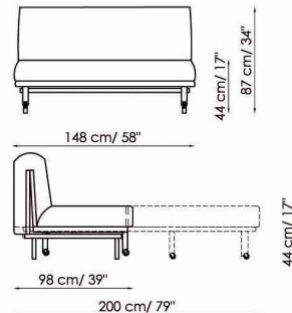

Poster

Poster is a transformable armchair or sofa with a metal structure and springing consisting of beechwood slats. The fabric covering is fully removable. The feet are painted silver or black.

FEET:

- silver painted
- black painted (with extra charge)
- white painted (with extra charge)
- dove grey painted (with extra charge)
- anthracite grey painted (with extra charge)

MECHANISM:

Manual with seat that moves forwards and backrest that lowers to form a continuous flat bed.
Polyurethane and wadding mattress h. 12 cm. Mattress size: 80x195 cm / 32"x77" or 140x200 cm / 55"x79" or 160x200 cm / 63"x79"

Poster
Poltrona-letto 80
Chair-bed

Poster
Divano-letto 140
Sofa-bed

Poster
Divano-letto 160
Sofa-bed