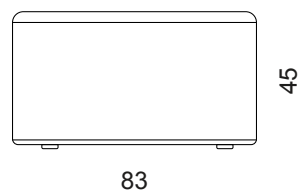

### UPHOLSTERY

categories B01-B03-C01-C05-W01-D02-P01 (SEE FABRIC FOLDER)

## SIZE

---

article  
L 870 H 450 D 830

seat  
L 870 H 450 D 830

### PACKAGING

1 x box  
L 810 H 890 D 480