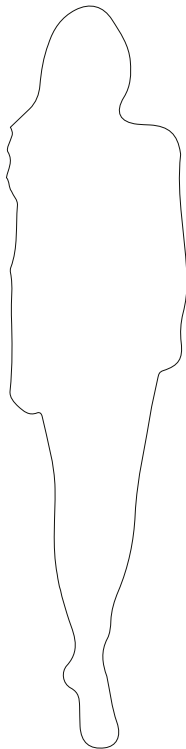

CABINETS & BOOKCASES

GAMMA | table lamp

12cm
4,72"

70cm
27,56"

10cm
3,94"

DIMENSIONS

Height: 70cm | 27,56"

Length: 10cm | 3,94"

Depth: 12cm | 4,72"

MATERIALS

Body: Brass, Marble & Crystal
Glass

STANDARD FINISHES

Body: Gold plated & Nero
Marquina marble

WEIGHT

Aprox: 5kg | 11,02lbs

BULBS