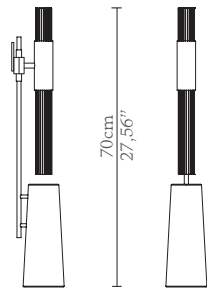

CABINETS & BOOKCASES

GAMMA | table lamp

12cm
4,72"

70cm
27,56"

10cm
3,94"

DIMENSIONS

Height: 70cm | 27,56"

Length: 10cm | 3,94"

Depth: 12cm | 4,72"

MATERIALS

Body: Brass, Marble & Crystal
Glass

STANDARD FINISHES

Body: Gold plated & Nero
Marquina marble

WEIGHT

Aprox: 5kg | 11,02lbs

BULBS

2x g9 LED Bulbs (40W max)

*USA not included

Voltage: 220-240V

PACKAGING

Volume: 0,07m³ | 2,47ft³

Weight: 8kg | 17,64lbs