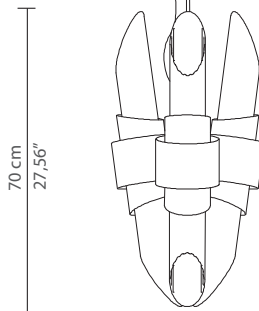

CABINETS & BOOKCASES

TYCHO | pendant

DIMENSIONS

Cord Height: Adjustable with 200cm
| 78,74"

Height: 70 cm | 27,56"
Diameter: 33cm | 13"

MATERIALS

Body: Brass & Crystal Glass

STANDARD FINISHES

Body: Gold plated

WEIGHT

Apróx: 15kg | 33lbs

BULBS

6x g9 Halogen Bulbs (40W
max)*USA not included
Voltage: 220-240V

PACKAGING

Volume: 0,895 m³ | 31,6 ft³
Weight: 17kg | 37,47lbs