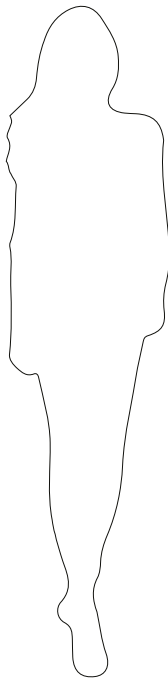

CABINETS & BOOKCASES

TYCHO | pendant

DIMENSIONS

Cord Height: Adjustable with 200cm
| 78,74"

Height: 70 cm | 27,56"
Diameter: 33cm | 13"

MATERIALS

Body: Brass & Crystal Glass

STANDARD FINISHES