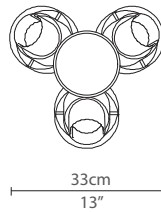

CABINETS & BOOKCASES

TYCHO | pendant

DIMENSIONS

Cord Height: Adjustable with 200cm
| 78,74"

Height: 70 cm | 27,56"
Diameter: 33cm | 13"

MATERIALS

Body: Brass & Crystal Glass

STANDARD FINISHES

Body: Gold plated

WEIGHT

Apróx: 15kg | 33lbs

BULBS

6x g9 Halogen Bulbs (40W
max)*USA not included
Voltage: 220-240V

PACKAGING

Volume: 0,895 m³ | 31,6 ft³
Weight: 17kg | 37,47lbs