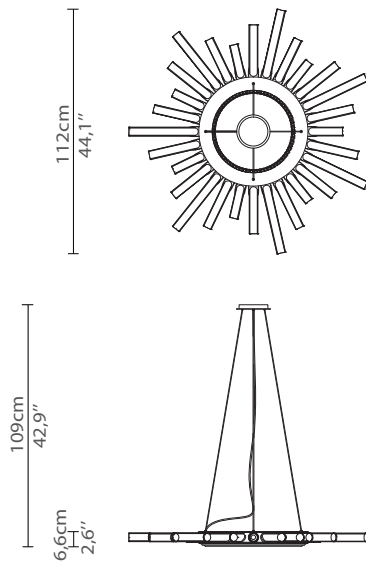

## DIMENSIONS

Cord Height: Adjustable with 200cm  
| 78,74"

Height: 6,6cm | 2,6"  
Diameter: 112cm | 44,1"

## WEIGHT

Apróx: 21kg | 46,30lbs

## PACKAGING

Volume: 0,14m<sup>3</sup> | 4,94ft<sup>3</sup>  
Weight: 26kg | 57,32lbs