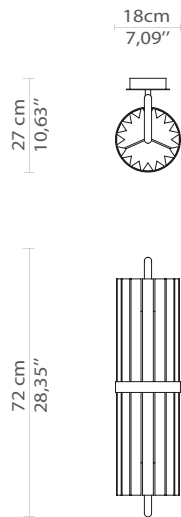

## DIMENSIONS

Height: 72 cm | 28,35"

Length: 18cm | 7,09"

Depth: 27cm | 10,63"

## WEIGHT

Aprox.: 15 kg | 33,07 lbs

## PACKAGING

Volume: 0,89m<sup>3</sup> | 31,4t<sup>3</sup>

Weight: 21kg | 46,29lbs