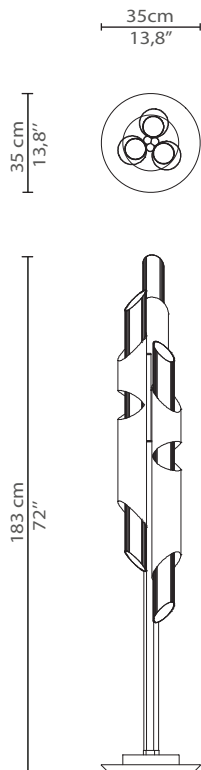

LUXXU

MODERN DESIGN & LIVING

DRAYCOTT | floor

DIMENSIONS

Height: 183cm | 72"

Diameter: 35cm | 13,8"

MATERIALS

Body: Brass & Crystal Glass

STANDARD FINISHES

Body: Gold plated

WEIGHT

Aprox: 20kg | 44,1lbs

BULBS

6x g9 Led Bulbs (2W max)(USA not included)

Voltage: 220-240V

PACKAGING

Volume: 0,39m³ | 13,77ft³

Weight: 25kg | 55,12lbs