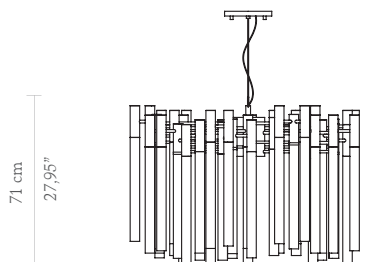

CABINETS & BOOKCASES

BURJ | Suspension

DIMENSIONS

Cord Height: Adjustable with 39,37" | 100 cm

Height: 71 cm | 27,95"

Length: 100 cm | 39,37"

Depth: 100 cm | 39,37"

MATERIALS

Body: Brass & Glass

STANDARD FINISHES

Body: Gold plated

WEIGHT

Aprox.: 34kg | 74,96 lbs

BULBS

54x g9 LED Bulbs (USA not included)

PACKAGING

Volume: 0,85m³ | 30ft³

Weight: 50kg | 110lbs