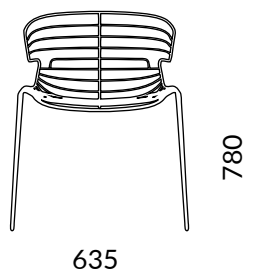

TECHNICAL INFORMATION

STRUCTURE

Steel rod 8mm and 6mm galvanized painted for external use in white or shadow grey

LEGS / FRAME / BASE

Steel frame 12mm with external paint in white or shadow grey

DIMENSION

chair
L 635 H 780 D 520

seat
L 490 H 440 D 430

backrest
L 400 H 350

WEIGHT

Net weight a chair: 7 Kg
Gross weight a chair: 8,5 Kg

PACKAGING

2 chairs per package

VOLUME

M3 box: 0,35

COD.OCOVE001

TECHNICAL
DATASHEET

Dimensions in millimeters