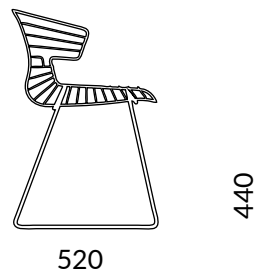

TECHNICAL INFORMATION

STRUCTURE

Steel rod 8mm and 6mm galvanized painted for external use in white or shadow grey

LEGS / FRAME / BASE

Steel frame 12mm with external paint in white or shadow grey

DIMENSION

chair
L 635 H 780 D 520

seat
L 490 H 440 D 430

backrest
L 400 H 350

WEIGHT

Net weight a chair: 7 Kg
Gross weight a chair: 8,5 Kg

PACKAGING

2 chairs per package

VOLUME

M3 box: 0,35

COD.OCOVE001

TECHNICAL
DATASHEET

Dimensions in millimeters