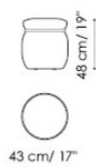

### RING:

mat white painted metal

mat anthracite grey painted metal

mat dove grey painted metal

mat bronze painted metal

mat lead painted metal

Ring 043  
pouf

Ring 043  
con piano - with top