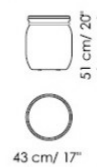

### RING:

mat white painted metal

mat anthracite grey painted metal

mat dove grey painted metal

mat bronze painted metal

mat lead painted metal

Ring 043  
pouf

Ring 043  
con piano - with top