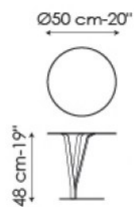

Kadou coffee middle