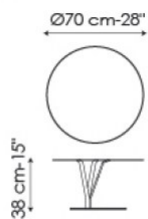

Kadou coffee low