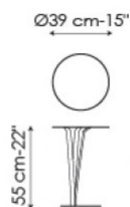

mat ivory painted metal

mat powder pink painted metal

mat brown painted metal

Kadou coffee high