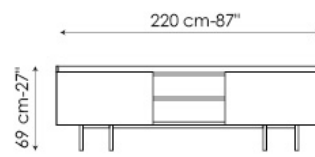

### DOORS AND SIDES:

- Canaletto walnut\*
- natural oak
- anthracite grey oak
- heat-treated oak

Internal shelves in glass.

\* finish not available for Tratto 180 cm

Tratto 180

Tratto 220