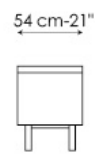

### DOORS AND SIDES:

- Canaletto walnut\*
- natural oak
- anthracite grey oak
- heat-treated oak

Internal shelves in glass.

\* finish not available for Tratto 180 cm

Tratto 180

Tratto 220