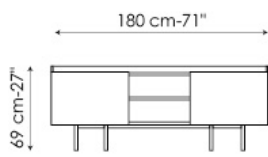

### DOORS AND SIDES:

- Canaletto walnut\*
- natural oak
- anthracite grey oak
- heat-treated oak

Internal shelves in glass.

\* finish not available for Tratto 180 cm

Tratto 180

Tratto 220