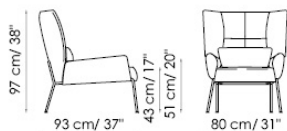

matt green painted metal

chromed metal

black nickel metal

copper bronze metal

Nikos ego