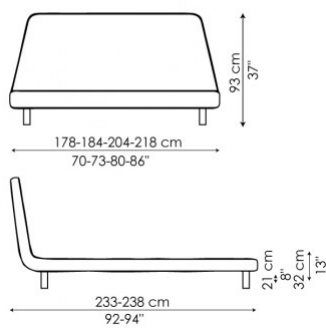

*not for Joe ego

Bed bases available for this double bed:

154x205 cm / 61x81"

160x200 cm / 63x79"

180x200 cm / 71x79"

194x205 cm / 76x81"

Joe

Joe ego