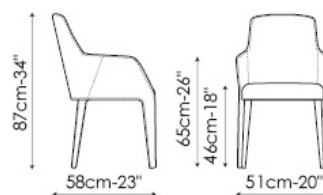

Lamina is also available in a version with armrests (Miss Lamina), or stool version (Lamina too), like a wader standing on his four legs, characterized by the cosy hug of the backrest which embraces the soft frame. Both the chair and the stool are upholstered in emery-leather.

UPHOLSTERY:
emery leather (with matching stitching and edge)

Miss Lamina