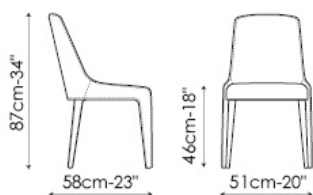

Lamina is also available in a version with armrests (Miss Lamina), or stool version (Lamina too), like a wader standing on his four legs, characterized by the cosy hug of the backrest which embraces the soft frame. Both the chair and the stool are upholstered in emery-leather.

UPHOLSTERY:
emery leather (with matching stitching and edge)

Miss Lamina