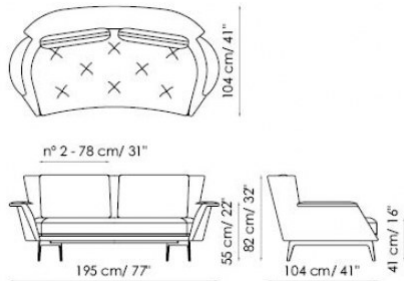

Lovy hi
divano 195 - sofa