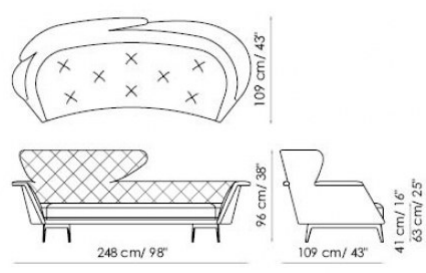

Lovy ego dx o sx - Right or left