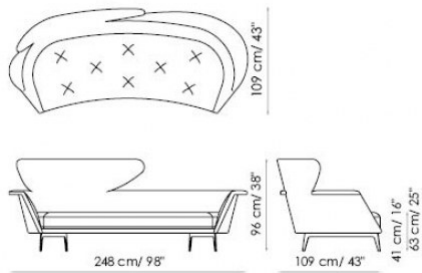

Lovy dx o sx - Right or left