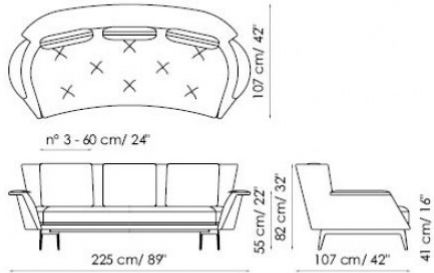

Lovy hi
divano 225 3 cuscini - sofa 3 cushion