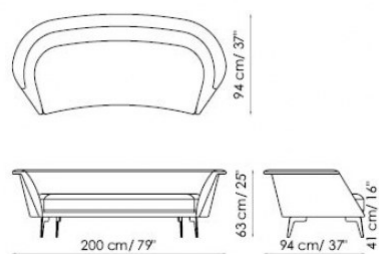

Lovy low
divano 200 - sofa