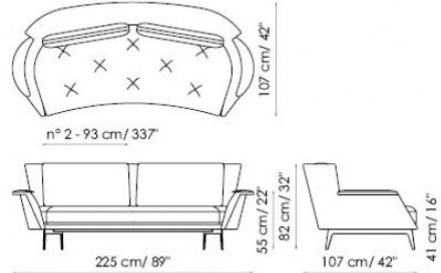

Pouf

Lovy hi
divano 225 2 cuscini - sofa 2 cushion