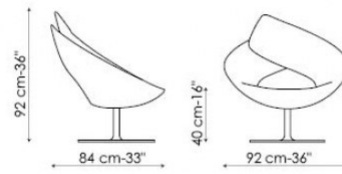

mat brass finished metal

* not available for Lock with swivel base

Lock

Lock - base girevole swivel base

Lock soft

Lock soft - base girevole swivel base

Lock ego

Lock ego - base girevole swivel base