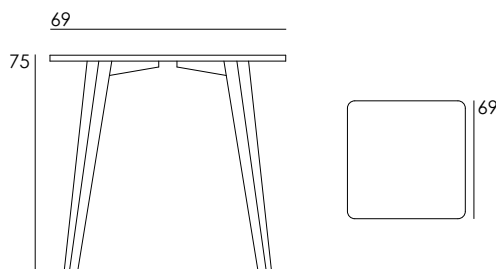

750mm high café table

Code OTAVOT10

DESCRIPTION

750mm high café table, 4-leg wooden base.

SPECIFICATIONS

TOP

Top available in 10mm white HPL with black edge or 18mm Melamine Faced Chipboard (MFC) with matching Abs edge.

FRAME

Frame made of varnished solid beech or ash wood supplied with felt pads.

TOP FINISH OPTIONS

FRAME FINISH OPTIONS

SIZE

table
L 690 P 690 H 750

top
690x690

WEIGHT

Net weight a table: 13,0 Kg
Gross weight a table: 14,0 Kg

PACKAGING

2 x package

VOLUME

M³ package: 0,040

Code OTAVOT10
TECHNICAL
DATASHEET

Dimensions in millimeters