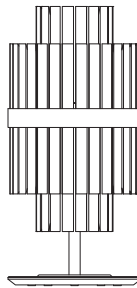

CABINETS & BOOKCASES

LIBERTY | table lamp

35,5cm  
13,98"

74,5cm  
29,33"

35,5cm  
13,98"

## DIMENSIONS

Height: 74,5cm | 29,33"  
Diameter: 35,5cm | 13,98"