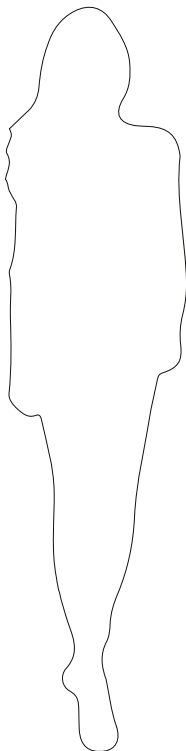

CABINETS & BOOKCASES

LIBERTY | table lamp

35,5cm  
13,98"

74,5cm  
29,33"

35,5cm  
13,98"

## DIMENSIONS

Height: 74,5cm | 29,33"  
Diameter: 35,5cm | 13,98"

## MATERIALS

Body: Brass, Marble & Crystal Glass