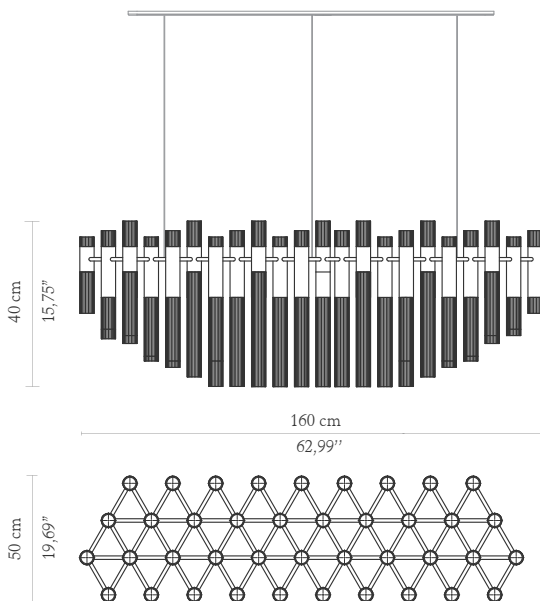

LUXXU

MODERN LAMPS

WATERFALL RECTANGULAR | Suspension

DIMENSIONS

Height: 40 cm | 15,75"
Length.: 160 cm | 62,99"
Depth: 50 cm | 19,69"

MATERIALS

Body: Brass & Glass

STANDARD FINISHES

Body: Gold plated

WEIGHT

Aprox.: 35kg | 77,2lbs

BULBS

80x g9 Led Bulbs (40W max) (USA not included)
Voltage: 220-240V

PACKAGING

Volume: 0,6m³ | 21,2ft³
Weight: 72kg | 160lbs

LEAD TIME

Production time is between 10 to 12 weeks for LUXXU collections.
Delivery time is not included. All of our furniture can be made to measure and it is available in different finishes. Please note that the colours and materials shown are for reference only.
Small variations may occur.