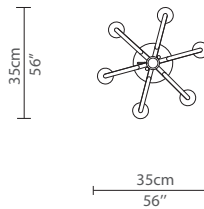

## DIMENSIONS

Cord Height: Adjustable with 200cm | 78,74"

Height: 82cm | 63"

Diameter: 35cm | 56"

## WEIGHT

Apróx: 30kg | 66lbs

## PACKAGING

Volume: 1,86m<sup>3</sup> | 66 ft<sup>3</sup>

Weight: 40kg | 88,2lbs