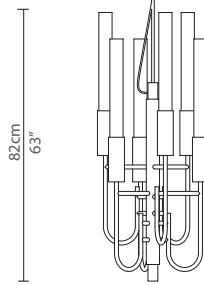

## DIMENSIONS

Cord Height: Adjustable with 200cm | 78,74"

Height: 82cm | 63"

Diameter: 35cm | 56"

## WEIGHT

Apróx: 30kg | 66lbs

## PACKAGING

Volume: 1,86m<sup>3</sup> | 66 ft<sup>3</sup>

Weight: 40kg | 88,2lbs