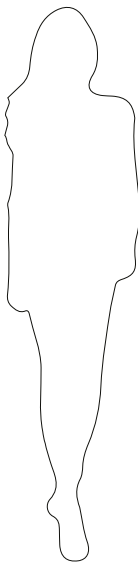

## DIMENSIONS

Cord Height: Adjustable with 200cm | 78,74"

Height: 82cm | 63"

Diameter: 35cm | 56"