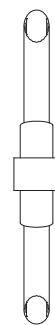

CABINETS & BOOKCASES

TYCHO | wall

## DIMENSIONS

Height: 110cm | 43,31"

Length: 13cm | 5,1"

Depth: 20cm | 7,87"

## MATERIALS

Body: Brass & Crystal Glass