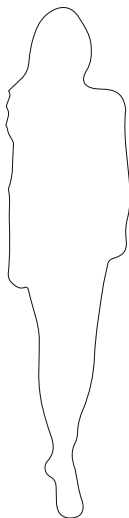

## DIMENSIONS

Height: 110cm | 43,31"

Length: 13cm | 5,1"

Depth: 20cm | 7,87"