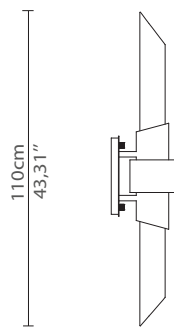

## DIMENSIONS

Height: 110cm | 43,31"

Length: 13cm | 5,1"

Depth: 20cm | 7,87"

## WEIGHT

Aprox: 3,35kg | 7,39lbs

## PACKAGING

Volume: 0,21m<sup>3</sup> | 7,4ft<sup>3</sup>

Weight: 4,35kg | 7,39lbs