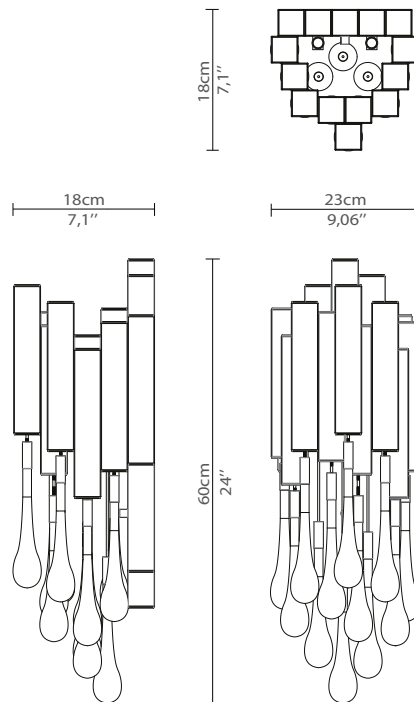

## DIMENSIONS

Height: 60cm | 24"

Length: 23cm | 9,06"

Depth: 18cm | 7,1"

## WEIGHT

Aprox: 4,9kg | 108lbs

## PACKAGING

Volume: 0,1m<sup>3</sup> | 3,53 ft<sup>3</sup>

Weight: 6,7kg | 148lbs