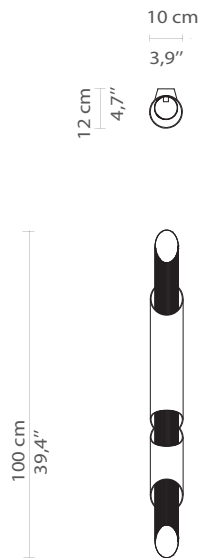

## DIMENSIONS

Height: 100 cm | 39,4"

Length: 10cm | 3,9"

Depth: 12 cm | 4,7"

## WEIGHT

Aprox.: 5kg | 11,03lbs

## PACKAGING

Volume: 0,12m<sup>3</sup> | 4,24ft<sup>3</sup>

Weight: 8kg | 17,63lbs