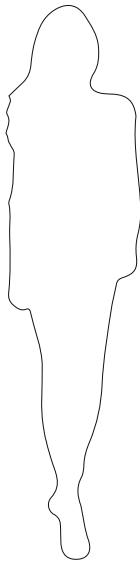

CABINETS & BOOKCASES

MCQUEEN ROUND | suspension

100cm
39,4"

25cm
9,8"

DIMENSIONS

Cord Height: Adjustable with 200 cm
| 78,74"

Height: 25cm | 9,8"
Diameter: 100cm | 39,4"

MATERIALS

Body: Brass & Swarovski Crystals

STANDARD FINISHES

Body: Hammered Brass, Gold plated
& Amber Swarovski Crystals

WEIGHT

Aprox: 16kg | 19,8lbs

BULBS

18x g9 Halogen Bulbs (40W
max)*USA not included
Voltage: 220-240V