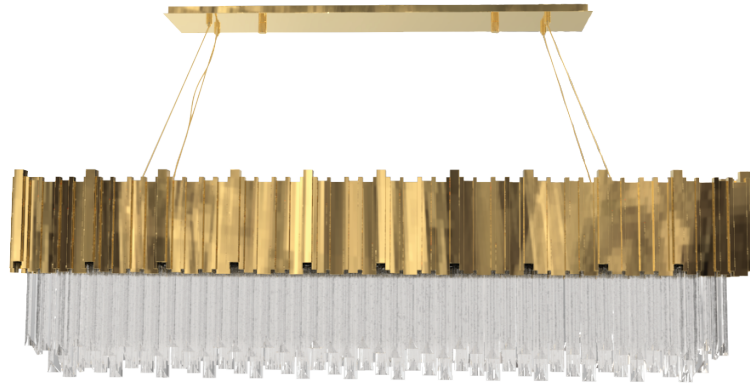

LUXXU

MODERN DESIGN & LIVING

LIGHTING

UPHOLSTERY

TABLES

CONSOLES

SIDEBOARDS

MIRRORS

CABINETS & BOOKCASES

EMPIRE SQUARE | snooker