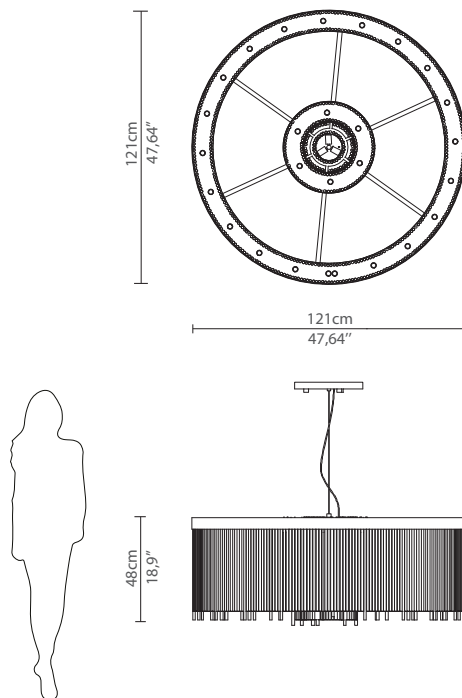

CABINETS & BOOKCASES

PHARO | suspension

DIMENSIONS

Cord Height: Adjustable with 200cm
| 78,74"

Height: 48cm | 18,9"
Diameter: 121cm | 47,64"

MATERIALS

Body: Brass & Crystal Glass

STANDARD FINISHES

Body: Gold plated

WEIGHT

Aprox: 80kg | 176,37lbs

BULBS

33x g9 Halogen Bulbs (40W
max)*USA not included
Voltage: 220-240V

PACKAGING

Volume: 1,03m³ | 36,37 ft³
Weight: 100kg | 220,46lbs