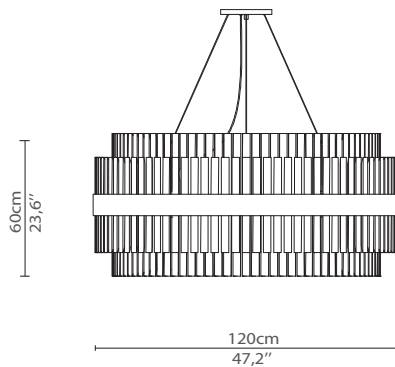

CABINETS & BOOKCASES

LIBERTY | suspension

DIMENSIONS

Height: 60cm | 23,6"
Diameter: 120cm | 47,2"

MATERIALS

Body: Brass & Crystal Glass

STANDARD FINISHES

Body: Gold plated

WEIGHT

Aprox: 50kg | 110,2lbs

BULBS

24x g9 Halogen Bulbs (40W max)*USA not included
Voltage: 220-240V

PACKAGING

Volume: 0,64m³ | 23ft³
Weight: 60g | 132,3lbs