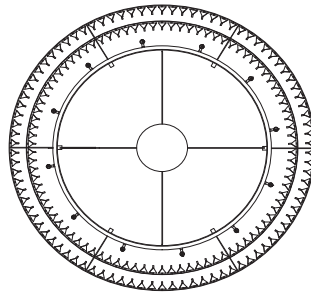

CABINETS & BOOKCASES

LIBERTY | suspension

DIMENSIONS

Height: 60cm | 23,6"
Diameter: 120cm | 47,2"

MATERIALS

Body: Brass & Crystal Glass

STANDARD FINISHES

Body: Gold plated