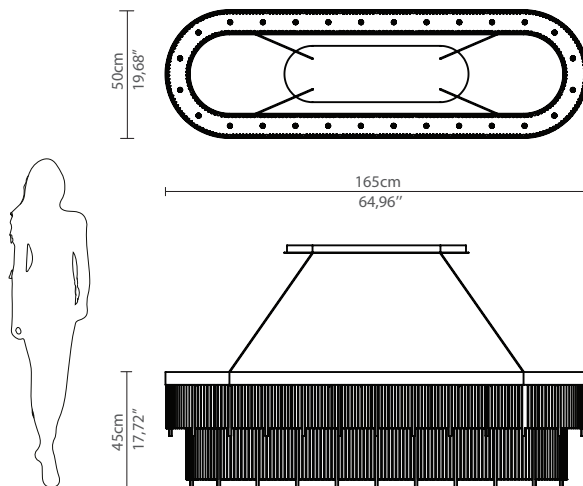

CABINETS & BOOKCASES

PHARO | snooker

DIMENSIONS

Cord Height: Adjustable with 200cm
| 78,74"

Width: 165cm | 64,96"

Depth: 50cm | 19,68"

Height: 45cm | 17,72"

MATERIALS

Body: Brass & Crystal Glass

STANDARD FINISHES

Body: Gold plated

WEIGHT

Aprox: 100kg | 220,46lbs

BULBS

28x g9 Halogen Bulbs (40W

max)*USA not included

Voltage: 220-240V

PACKAGING

Volume: 0,56m³ | 19,78 ft³

Weight: 120kg | 264,55lbs