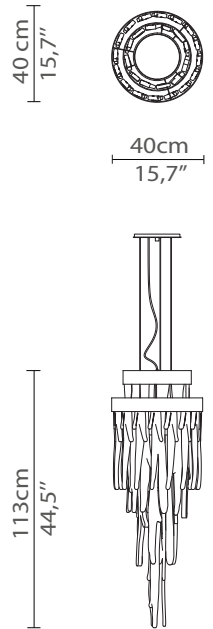

## DIMENSIONS

Cord Height: Adjustable with 200cm | 78,7"

Height: 113cm | 44,5"  
Diameter: 40cm | 15,7"

## WEIGHT

Aprox: 35kg | 77,2lbs

## PACKAGING

Volume: 0,31m<sup>3</sup> | 10,9ft<sup>3</sup>  
Weight: 40kg | 88,2lbs