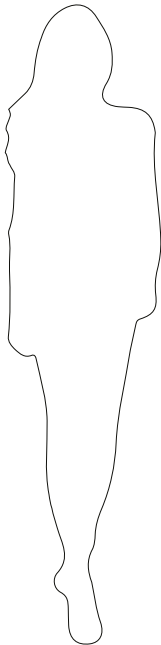

## DIMENSIONS

Cord Height: Adjustable with 200cm | 78,7"

Height: 113cm | 44,5"  
Diameter: 40cm | 15,7"