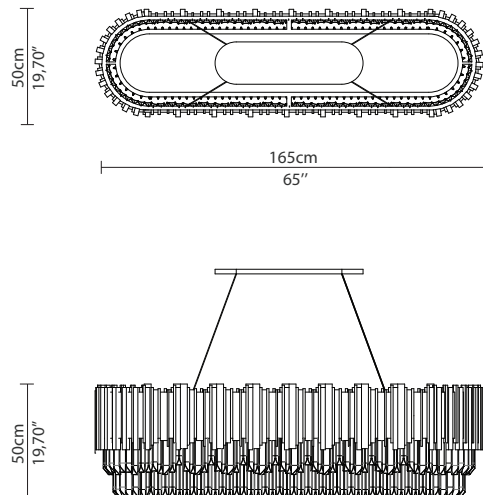

CABINETS & BOOKCASES

EMPIRE SNOOKER | suspension

DIMENSIONS

Cord Height: Adjustable with 200cm
| 78,74"

Height: 50cm | 19,7"
Length: 165cm | 65"
Depth: 50cm | 19,7"

MATERIALS

Body: Brass & Crystal Glass

STANDARD FINISHES

Body: Gold plated

WEIGHT

Aprox: 80kg | 176lbs

BULBS

16x g9 Halogen Bulbs (40W
max)*USA not included
Voltage: 220-240V

PACKAGING

Volume: 0,63m³ | 2.06 ft³
Weight: 85kg | 187,4lbs