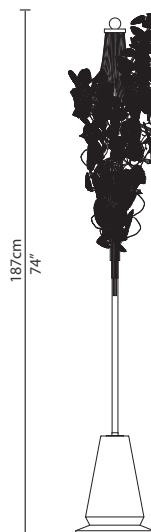

CABINETS & BOOKCASES

MCQUEEN | floor

28cm
11"

187cm
74"

DIMENSIONS

Height: 187cm | 74"

Length: 28cm | 11"

Depth: 28cm | 11"

MATERIALS

Body: Brass, Marble & Swarovski Crystals

STANDARD FINISHES

Body: Hammered Brass, Gold Plated, Carrara Marble & Amber Swarovski Crystals

WEIGHT

Aprox: 45kg | 20,4lbs

BULBS

8x g9 Halogen Bulbs (40W max)*USA not included