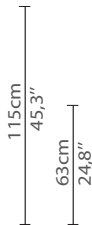

CABINETS & BOOKCASES

BABEL SNOOKER | suspension

DIMENSIONS

Cord Height: Adjustable with 200cm
| 78,7"

Height: 63cm | 24,8"
Length: 166cm | 65,4"
Depth: 51cm | 20,1"

MATERIALS

Body: Brass & Crystal Glass

STANDARD FINISHES

Body: Gold plated

WEIGHT

Aprox: 85kg | 187,4lbs

BULBS

20x g9 Halogen Bulbs (40W
max)*USA not included
Voltage: 220-240V

PACKAGING

Volume: 0,338m³ | 11,9ft³
Weight: 95kg | 209,4lbs