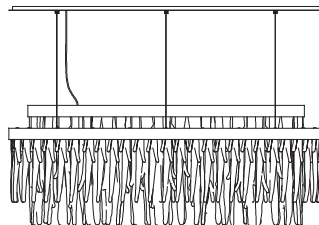

CABINETS & BOOKCASES

BABEL SNOOKER | suspension

DIMENSIONS

Cord Height: Adjustable with 200cm
| 78,7"

Height: 63cm | 24,8"
Length: 166cm | 65,4"
Depth: 51cm | 20,1"

MATERIALS

Body: Brass & Crystal Glass

STANDARD FINISHES

Body: Gold plated

WEIGHT

Aprox: 85kg | 187,4lbs

BULBS

20x g9 Halogen Bulbs (40W
max)*USA not included
Voltage: 220-240V

PACKAGING

Volume: 0,338m³ | 11,9ft³
Weight: 95kg | 209,4lbs