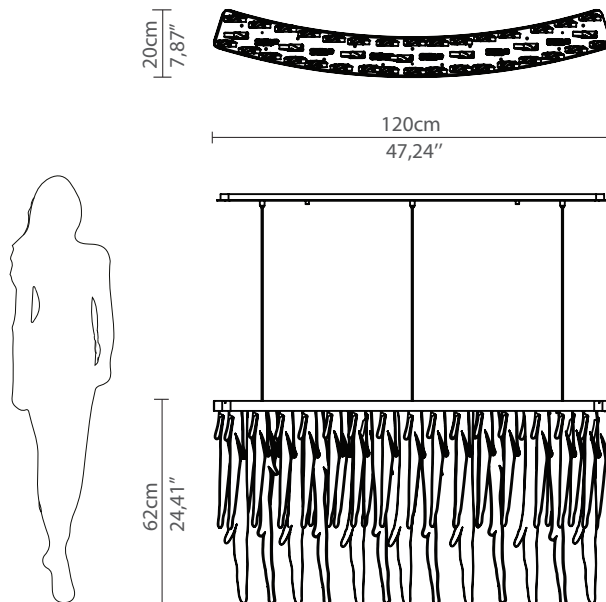

CABINETS & BOOKCASES

BABEL | II suspension

DIMENSIONS

Cord Height: Adjustable with 200cm
| 78,74"

Width: 120cm | 47,24"

Depth: 20cm | 7,87"

Height: 62cm | 24,41"

MATERIALS

Body: Brass & Crystal Glass

STANDARD FINISHES

Body: Gold plated

WEIGHT

Aprox: 80kg | 176,37lbs

BULBS

13x g9 Halogen Bulbs (40W
max)*USA not included
Voltage: 220-240V

PACKAGING

Volume: 0,20m³ | 7,06 ft³
Weight: 100kg | 220,46lbs