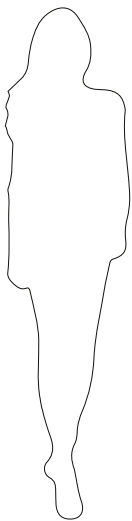

CABINETS & BOOKCASES

TYCHO TORCH SMALL | wall

DIMENSIONS

Height: 94cm | 37"
Length: 34cm | 13,4"
Depth: 20cm | 7,9"

MATERIALS

Body: Brass & Crystal Glass

STANDARD FINISHES

Body: Gold plated