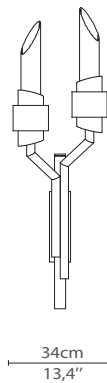

CABINETS & BOOKCASES

TYCHO TORCH SMALL | wall

DIMENSIONS

Height: 94cm | 37"
Length: 34cm | 13,4"
Depth: 20cm | 7,9"

MATERIALS

Body: Brass & Crystal Glass

STANDARD FINISHES

Body: Gold plated

WEIGHT

Aprox: 8kg | 17,6lbs

BULBS

2x g9 Halogen Bulbs (40W max)*USA not included
Voltage: 220-240V

PACKAGING

Volume: 0,15m³ | 5,3ft³
Weight: 15kg | 33lbs