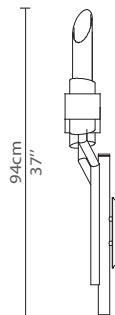

CABINETS & BOOKCASES

TYCHO TORCH SMALL | wall

DIMENSIONS

Height: 94cm | 37"
Length: 34cm | 13,4"
Depth: 20cm | 7,9"

MATERIALS

Body: Brass & Crystal Glass

STANDARD FINISHES

Body: Gold plated

WEIGHT

Aprox: 8kg | 17,6lbs

BULBS

2x g9 Halogen Bulbs (40W max)*USA not included
Voltage: 220-240V

PACKAGING

Volume: 0,15m³ | 5,3ft³
Weight: 15kg | 33lbs