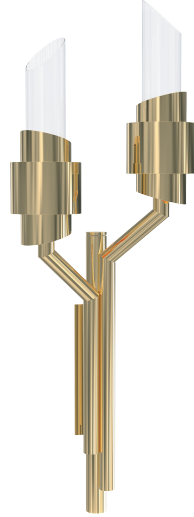

CABINETS & BOOKCASES

TYCHO TORCH SMALL | wall

DIMENSIONS

Height: 94cm | 37"
Length: 34cm | 13,4"
Depth: 20cm | 7,9"

MATERIALS

Body: Brass & Crystal Glass

STANDARD FINISHES

Body: Gold plated