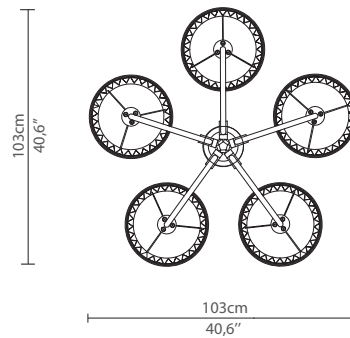

CABINETS & BOOKCASES

LIBERTY II | suspension

DIMENSIONS

Cord Height: Adjustable with 200cm | 78,74"

Height: 100cm | 39,4"

Diameter: 103cm | 40,6"

MATERIALS

Body: Brass & Crystal Glass

STANDARD FINISHES

Body: Gold plated

WEIGHT

Aprox: 60kg | 132,28lbs

BULBS

30x g9 Halogen Bulbs (40W max)*USA not included
Voltage: 220-240V

PACKAGING

Volume: 1,37m³ | 48,38 ft³
Weight: 80kg | 176,37lbs