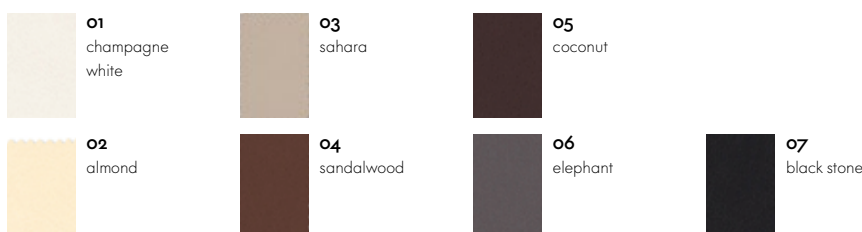

Materials

- **Body:** MDF base plate.
- **Upholstery:** polyurethane foam.

Initially conceived in 2001, Flower was first

DIMENSIONS (in accordance with EN 1335-1)

Flower

Surfaces and colours

Cover material Micropore