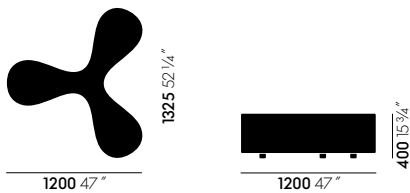

DIMENSIONS (in accordance with EN 1335-1)

Flower

Surfaces and colours