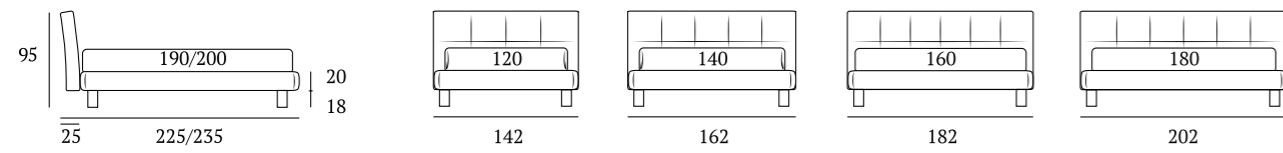

## Contemporary

**DI SERIE:**  
Piede in legno **Cubic** h cm 6, colore wengè

**OPTIONAL:**  
Piede in legno **Cubic** h cm 6-10, colori bianco, naturale, grigio, wengè

**AS STANDARD:**  
**Cubic** wooden foot H 6 cm, colour: wenge

**OPTIONALS:**  
**Cubic** wooden foot H 6-10 cm, colours: white, natural, grey, wenge

## Contemporary Lift

**DI SERIE:**  
Piede in legno **Cubic** h cm 18, colore wengè

**OPTIONAL:**  
Piede in legno **Cubic** h cm 18, colori bianco, naturale, grigio  
Piedi in metallo **Fine, Glam, Peak, Lux** h cm 18,  
finiture cromo, bianco, manganese

**AS STANDARD:**  
**Cubic** wooden foot H 18 cm, colour: wenge

**OPTIONALS:**  
**Cubic** wooden foot H 18 cm, colours: white, natural, grey  
**Fine, Glam, Peak, Max** metal feet H 18 cm,  
finishes: chrome, white, manganese