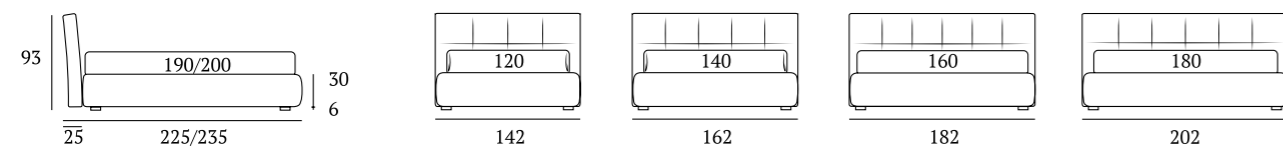

## Contemporary

**DI SERIE:**  
Piede in legno **Cubic** h cm 6, colore wengè

**OPTIONAL:**  
Piede in legno **Cubic** h cm 6-10, colori bianco, naturale, grigio, wengè

**AS STANDARD:**  
**Cubic** wooden foot H 6 cm, colour: wenge

**OPTIONALS:**  
**Cubic** wooden foot H 6-10 cm, colours: white, natural, grey, wenge

## Contemporary Lift

**DI SERIE:**  
Piede in legno **Cubic** h cm 18, colore wengè

**OPTIONAL:**  
Piede in legno **Cubic** h cm 18, colori bianco, naturale, grigio  
Piedi in metallo **Fine, Glam, Peak, Lux** h cm 18,  
finiture cromo, bianco, manganese

**AS STANDARD:**  
**Cubic** wooden foot H 18 cm, colour: wenge

**OPTIONALS:**  
**Cubic** wooden foot H 18 cm, colours: white, natural, grey  
**Fine, Glam, Peak, Max** metal feet H 18 cm,  
finishes: chrome, white, manganese