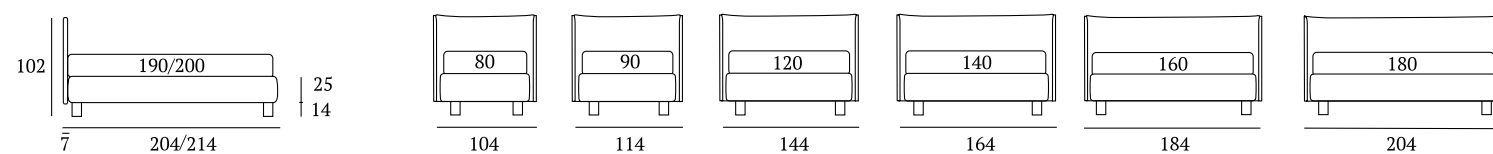

Good Rim Compatto

DI SERIE:
Piede in legno **Cubic** h cm 14, colore wengè

OPTIONAL:
Piede in legno **Cubic** h cm 14, colori bianco, naturale, grigio,
Piede in legno **Conic** h cm 14, colori bianco, naturale, wengè
Piedi in metallo **Fine, Glam, Peak, Max** h cm 14,
finiture cromo, bianco, manganese

AS STANDARD:
Cubic wooden foot H 14 cm, colour: wenge

OPTIONALS:
Cubic wooden foot H 14 cm, colours: white, natural, grey
Conic wooden foot H 14 cm, colours: white, natural, wenge
Fine, Glam, Peak, Max metal feet H 14 cm,
finishes: chrome, white, manganese