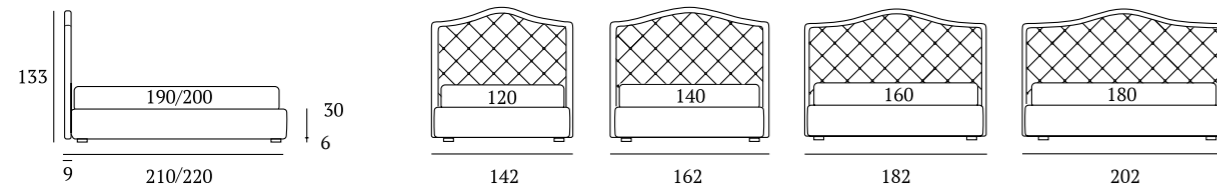

Infinity

DI SERIE:

Piede in legno **Circle** h cm 6, colore wengè

OPTIONAL:

Piede in legno **Circle** h cm 6-10, colori bianco, wengè, naturale
Piede in legno **Classic** h cm 10, colori bianco, wengè, naturale

AS STANDARD:

Circle wooden foot H 6 cm, colour: wenge

OPTIONALS:

Circle wooden foot H 6-10 cm, colours: white, wenge, natural
Classic wooden foot H 10 cm, colours: white, wenge, natural

Infinity Lift

DI SERIE:

Piede in legno **Conic** h cm 18, colore wengè

OPTIONAL:

Piede in legno **Conic, Classic** h cm 18, colori bianco, wengè, naturale

AS STANDARD:

Conic wooden foot H 18 cm, colour: wenge

OPTIONALS:

Conic, Classic wooden feet H 18 cm, colours: white, wenge, natural