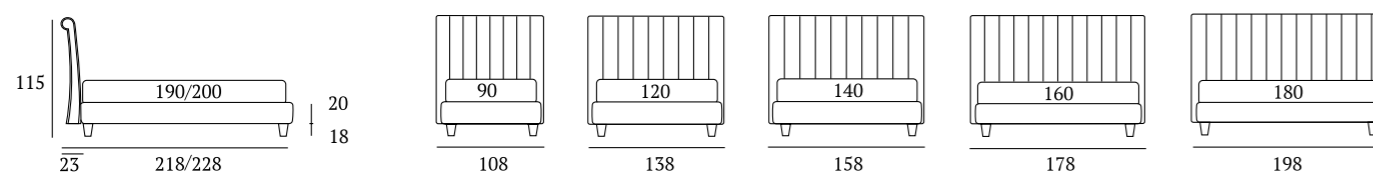

Novel Style Lift

DI SERIE:
Piede in legno **Conic** h cm 18, colore wengè

OPTIONAL:
Piedi in legno **Conic, Classic, Log** h cm 18, colori bianco, wengè, naturale

AS STANDARD:
Conic wooden foot H 18 cm, colour: wenge

OPTIONALS:
Conic, Classic, Log wooden feet H 18 cm, colours: white, wenge, natural

Tipologie piedi e ruote / Feet and Wheels

PIEDI IN LEGNO

Piede Circle H cm 6-10, colori wengè, naturale, bianco

Circle foot H 6-10 cm, colours: wenge, natural, white

Piede Conic H cm 14-18, colori wengè, naturale, bianco

Conic foot H 14-18 cm, colours: wenge, natural, white

Piede Classic H cm 10, colori wengè, naturale, bianco

Classic foot H 10 cm, colours: wenge, natural, white

Piede Classic H cm 14-18, colori wengè, naturale, bianco

Classic foot H 14-18 cm, colours: wenge, natural, white

Piede Log H cm 14-18, colori wengè, naturale, bianco

Log foot H 14-18 cm, colours: wenge, natural, white

RUOTE

Ruota Carry H cm 8

Carry wheel, H 8 cm