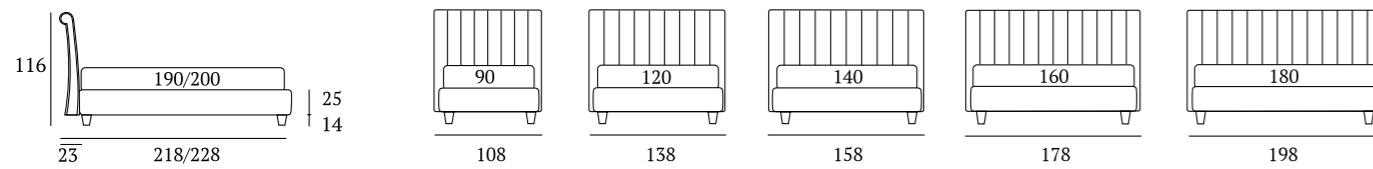

Novel Style Compatto

DI SERIE:
Piede in legno **Conic** h cm 14, colore wengè

OPTIONAL:
Piedi in legno **Conic, Classic, Log** h cm 14, colori bianco, wengè, naturale

AS STANDARD:
Conic wooden foot H 14 cm, colour: wenge

OPTIONALS:
Conic, Classic, Log wooden feet H 14 cm, colours: white, wenge, natural