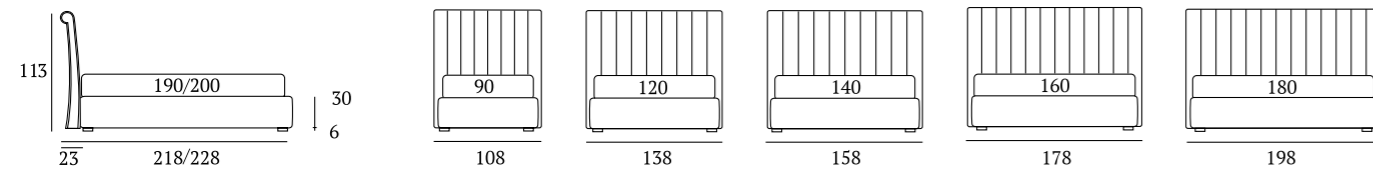

## Novel Style

**DI SERIE:**  
Piede in legno **Circle** h cm 6, colore wengè

**OPTIONAL:**  
Piede in legno **Circle** h cm 6-10, colori bianco, wengè, naturale  
Piede in legno **Classic** h cm 10, colori bianco, wengè, naturale  
Ruote **Carry**

**AS STANDARD:**  
**Circle** wooden foot H 6 cm, colour: wenge

**OPTIONALS:**  
**Circle** wooden foot H 6-10 cm, colours: white, wenge, natural  
**Classic** wooden foot H 10 cm, colours: white, wenge, natural  
**Carry** wheels

### RUOTE

Ruota Carry H cm 8

*Carry wheel, H 8 cm*