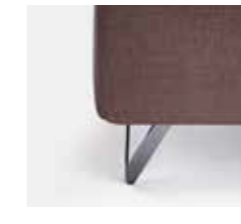

Piede Peak H cm 14-18,
finiture cromo, bianco,
manganese

*Peak foot H 14-18 cm,
finishes: chrome, white,
manganese*