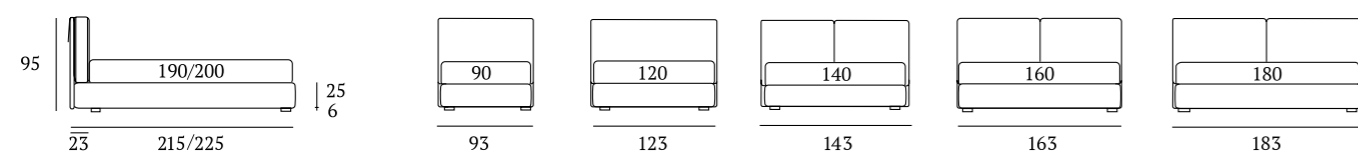

Form Filo

DI SERIE:
Piede in legno **Cubic** h cm 6, colore wengè

OPTIONAL:
Piede in legno **Cubic** h cm 6-10, colori bianco, naturale, grigio, wengè
Piede in metallo **Steel** h cm 5, finitura cromo
Ruote **Carry**

AS STANDARD:
Cubic wooden foot H 6 cm, colour: wenge

OPTIONALS:
Cubic wooden foot H 6-10 cm, colours: white, natural, grey, wenge
Steel metal foot H 5 cm, finish: chrome
Carry wheels

PIEDI IN LEGNO

Piede Cubic
H cm 6 -10-14-18,
colori wengè, naturale,
bianco, grigio

*Cubic foot
H 6-10-14-18 cm,
colours: wenge, natural,
white, grey*

PIEDI IN METALLO

Piede Steel H cm 5,
finitura cromo

*Steel foot H 5 cm,
finish: chrome*

Piede Fine H cm 14-18,
finiture cromo, bianco,
manganese

*Fine foot H 14-18 cm,
finishes: chrome, white,
manganese*

Piede Glam H cm 14-18-24,
finiture cromo, bianco,
manganese

*Glam foot H 14-18-24 cm,
finishes: chrome, white,
manganese*

Piede Peak H cm 14-18,
finiture cromo, bianco,
manganese

*Peak foot H 14-18 cm,
finishes: chrome, white,
manganese*

RUOTE

Ruota Carry H cm 8

Carry wheel, H 8 cm