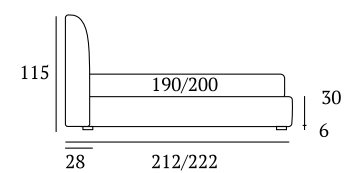

Elite

DI SERIE:
Piede in legno **Circle** h cm 6, colore wengè

OPTIONAL:
Piede in legno **Circle** h cm 6-10, colori bianco, wengè, naturale
Piede in legno **Classic** h cm 10, colori bianco, wengè, naturale
Ruote **Carry**

AS STANDARD:
Circle wooden foot H 6 cm, colour: wenge

OPTIONALS:
Circle wooden foot H 6-10 cm, colours: white, wenge, natural
Classic wooden foot H 10 cm, colours: white, wenge, natural
Carry wheels

Tipologie piedi e ruote / Feet and Wheels

RUOTE

Ruota Carry H cm 8

Carry wheel, H 8 cm