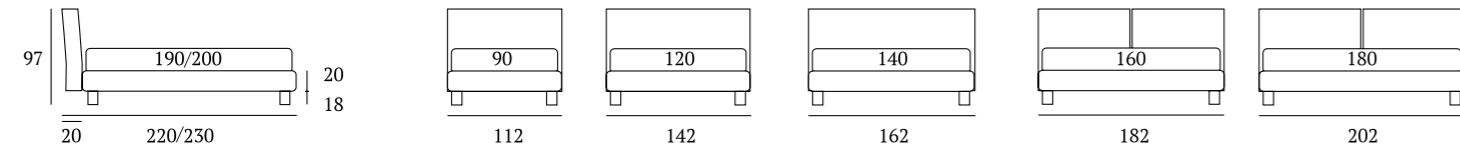

Light Lift

DI SERIE:
Piede in legno **Cubic** h cm 18, colore wengè

OPTIONAL:
Piede in legno **Cubic** h cm 18, bianco, naturale, grigio
Piedi in metallo **Glam, Fine, Lux** h cm 18, finiture cromo, bianco, manganese

AS STANDARD:
Cubic wooden foot H 18 cm, colour: wenge

OPTIONALS:
Cubic wooden foot H 18 cm, colours: white, natural, grey
Glam, Fine, Lux metal feet H 18 cm, finishes: chrome, white, manganese

PIEDI IN LEGNO

Piede Cubic
H cm 6 -10-14-18,
colori wengè, naturale,
bianco, grigio

Cubic foot
H 6-10-14-18 cm,
colours: wenge, natural,
white, grey

PIEDI IN METALLO

Piede Fine H cm 14-18,
finiture cromo, bianco,
manganese

Fine foot H 14-18 cm,
finishes: chrome, white,
manganese

Piede Glam H cm 14-18-24,
finiture cromo, bianco,
manganese

Glam foot H 14-18-24 cm,
finishes: chrome, white,
manganese

Piede Lux H cm 18,
finiture cromo, bianco,
manganese

Lux foot H 18 cm,
finishes: chrome, white,
manganese