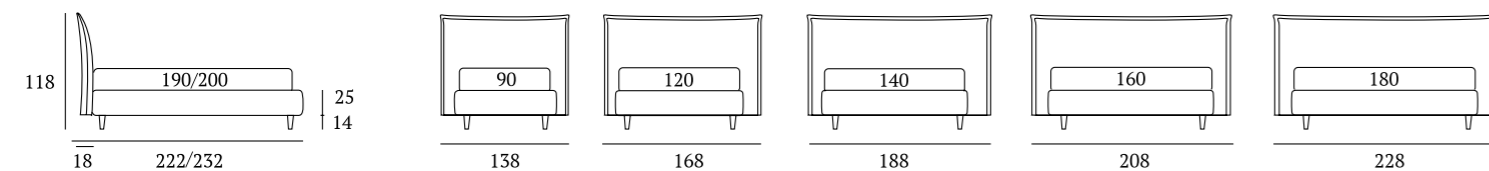

Honey

DI SERIE:
Piede in legno **Circle** h cm 6, colore wengè

OPTIONAL:
Piedi in legno **Circle** h cm 6-10, colori bianco, naturale, wengè
Piede in legno **Classic** h cm 10, colori bianco, naturale, wengè
Ruote **Carry**

AS STANDARD:
Circle wooden foot H 6 cm, colour: wenge

OPTIONALS:
Circle wooden foot H 6-10 cm, colours: white, natural, wenge
Classic wooden foot H 10 cm, colours: white, natural, wenge
Carry wheels

Honey Compatto

DI SERIE:
Piede in legno **Conic** h cm 14, colore wengè

OPTIONAL:
Piedi legno **Conic**, **Log** h cm 14, colori bianco, naturale, wengè
Piedi in metallo **Fine**, **Glam**, **Peak** h cm 14, finiture cromo, bianco, manganese

AS STANDARD:
Conic wooden foot H 14 cm, colour: wenge

OPTIONALS:
Conic, **Log** wooden feet H 14 cm, colours: white, natural, wenge
Fine, **Glam**, **Peak** metal feet H 14 cm, finishes: chrome, white, manganese