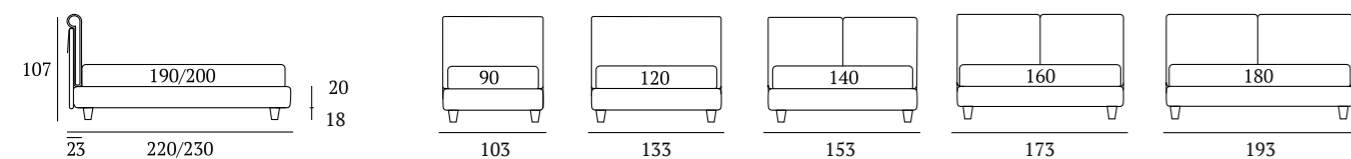

Meet Lift

DI SERIE:
Piede in legno **Conic** h cm 18, colore wengè

OPTIONAL:
Piedi in legno **Conic, Classic** h cm 18, colori bianco, wengè, naturale

AS STANDARD:
Conic wooden foot H 18 cm, colour: wenge

OPTIONALS:
Conic, Classic wooden feet H 18 cm, colours: white, wenge, natural