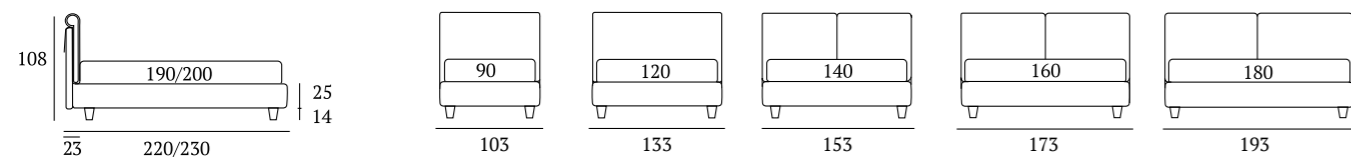

Meet

DI SERIE:
Piede in legno **Circle** h cm 6, colore wengè

OPTIONAL:
Piede in legno **Circle** h cm 6-10, colori bianco, wengè, naturale
Piede in legno **Classic** h cm 10, colori bianco, wengè, naturale
Ruote **Carry**

AS STANDARD:
Circle wooden foot H 6 cm, colour: wenge

OPTIONALS:
Circle wooden foot H 6-10 cm, colours: white, wenge, natural
Classic wooden foot H 10 cm, colours: white, wenge, natural
Carry wheels

Meet Compatto

DI SERIE:
Piede in legno **Conic** h cm 14, colore wengè

OPTIONAL:
Piedi in legno **Conic, Classic** h cm 14, colori bianco, wengè, naturale

AS STANDARD:
Conic wooden foot H 14 cm, colour: wenge

OPTIONALS:
Conic, Classic wooden feet H 14 cm, colour: white, wenge, natural

RUOTE

Ruota Carry H cm 8

Carry wheel, H 8 cm