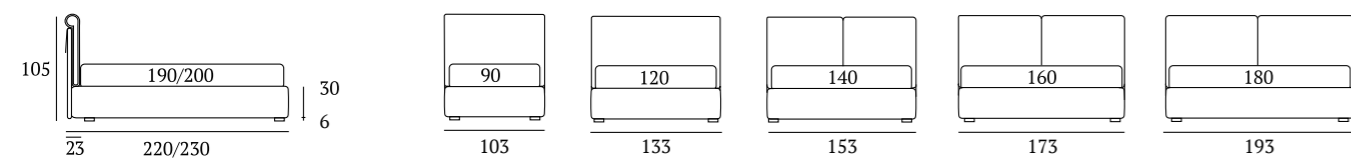

Meet

DI SERIE:
Piede in legno **Circle** h cm 6, colore wengè

OPTIONAL:
Piede in legno **Circle** h cm 6-10, colori bianco, wengè, naturale
Piede in legno **Classic** h cm 10, colori bianco, wengè, naturale
Ruote **Carry**

AS STANDARD:
Circle wooden foot H 6 cm, colour: wenge

OPTIONALS:
Circle wooden foot H 6-10 cm, colours: white, wenge, natural
Classic wooden foot H 10 cm, colours: white, wenge, natural
Carry wheels

Meet Compatto

RUOTE

Ruota Carry H cm 8

Carry wheel, H 8 cm