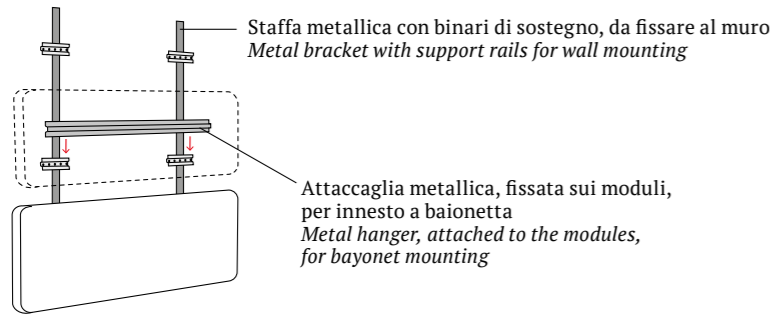

Pannello Match sp. 7 cm

Piano Match L 65 x P 20
finitura gesso e manganese

*Match top L 65 x D 20 cm
in plaster and manganese finish*

Piano Match L 45 x P 20
finitura gesso e manganese

*Match top L 45 x D 20 cm
in plaster and manganese finish*