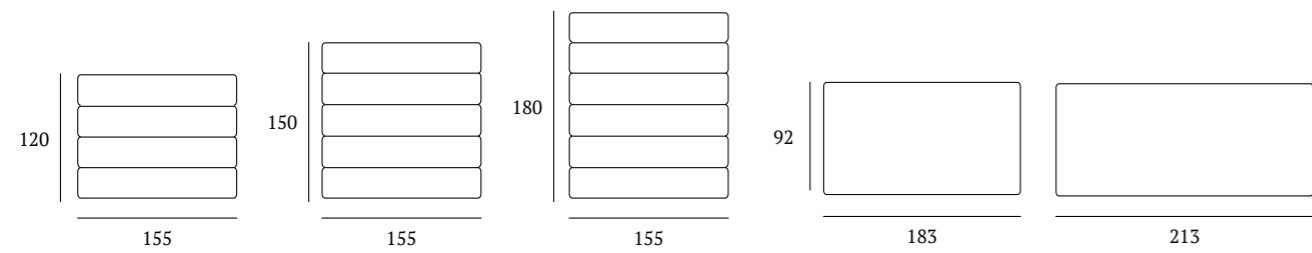

Pannello Match sp. 7 cm

Piano Match L 65 x P 20
finitura gesso e manganese

*Match top L 65 x D 20 cm
in plaster and manganese finish*

Piano Match L 45 x P 20
finitura gesso e manganese

*Match top L 45 x D 20 cm
in plaster and manganese finish*